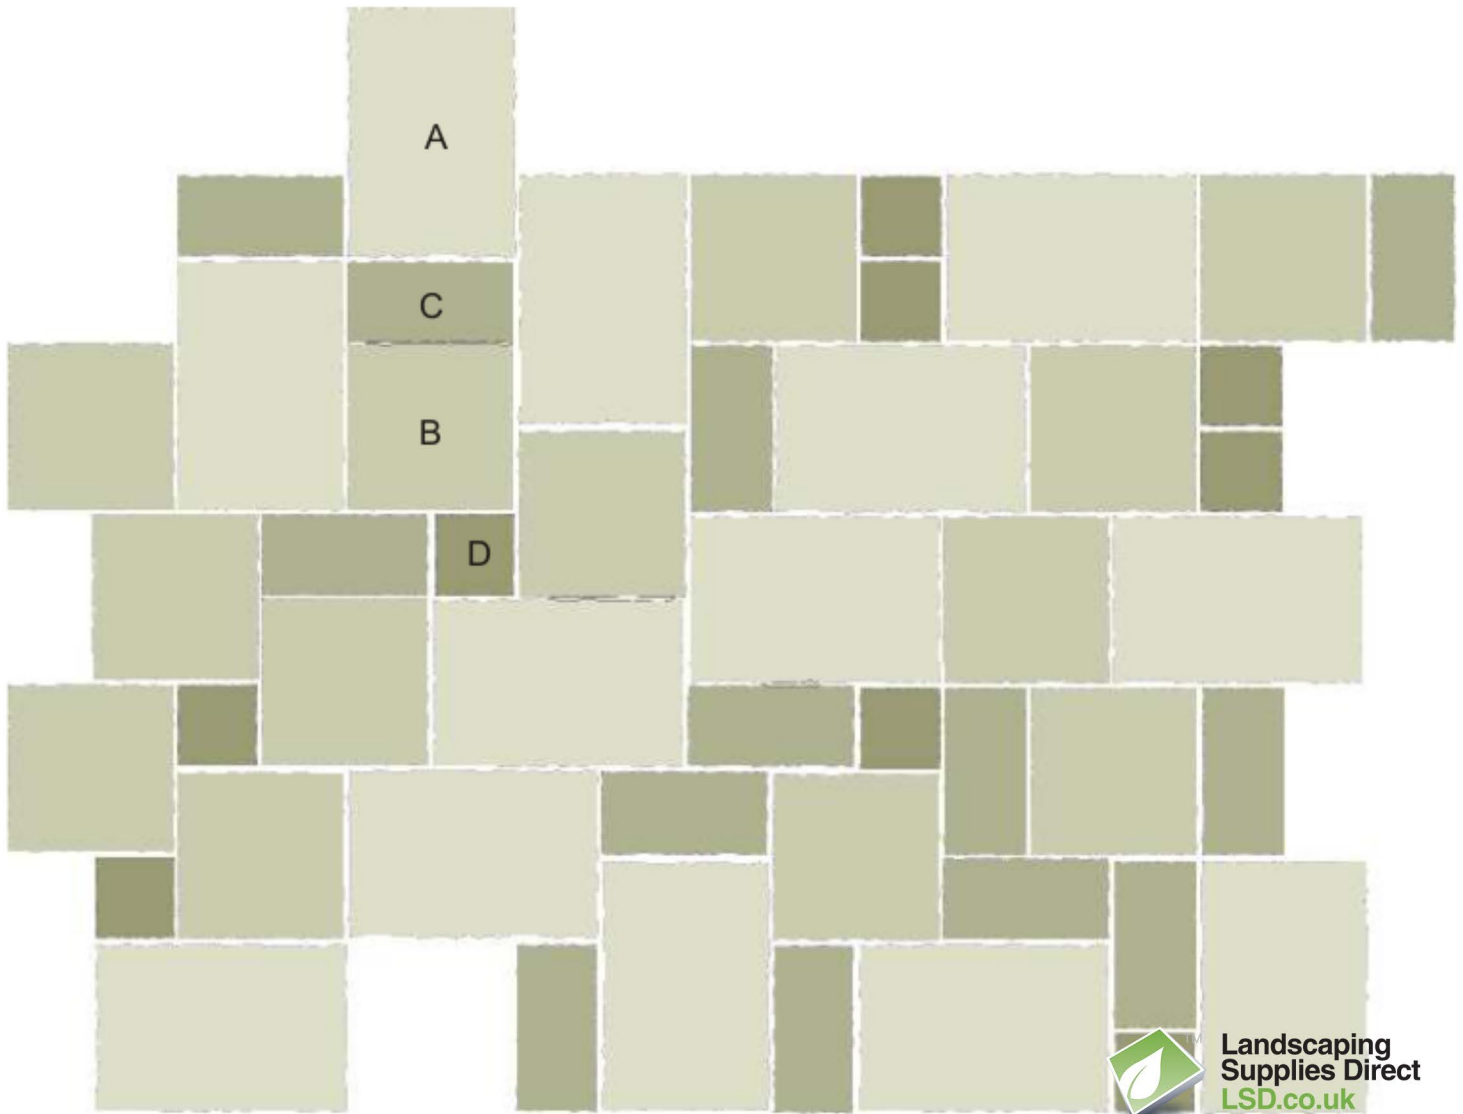

Sandstone & Limestone 15.25m2 Packs

(A) 900 x 600 mm - 13 pcs (C) 600 x 290 mm - 13 pcs
(B) 600 x 600 mm - 13 pcs (D) 290 x 290 mm - 9 pcs

Landscaping
Supplies Direct
LSD.co.uk